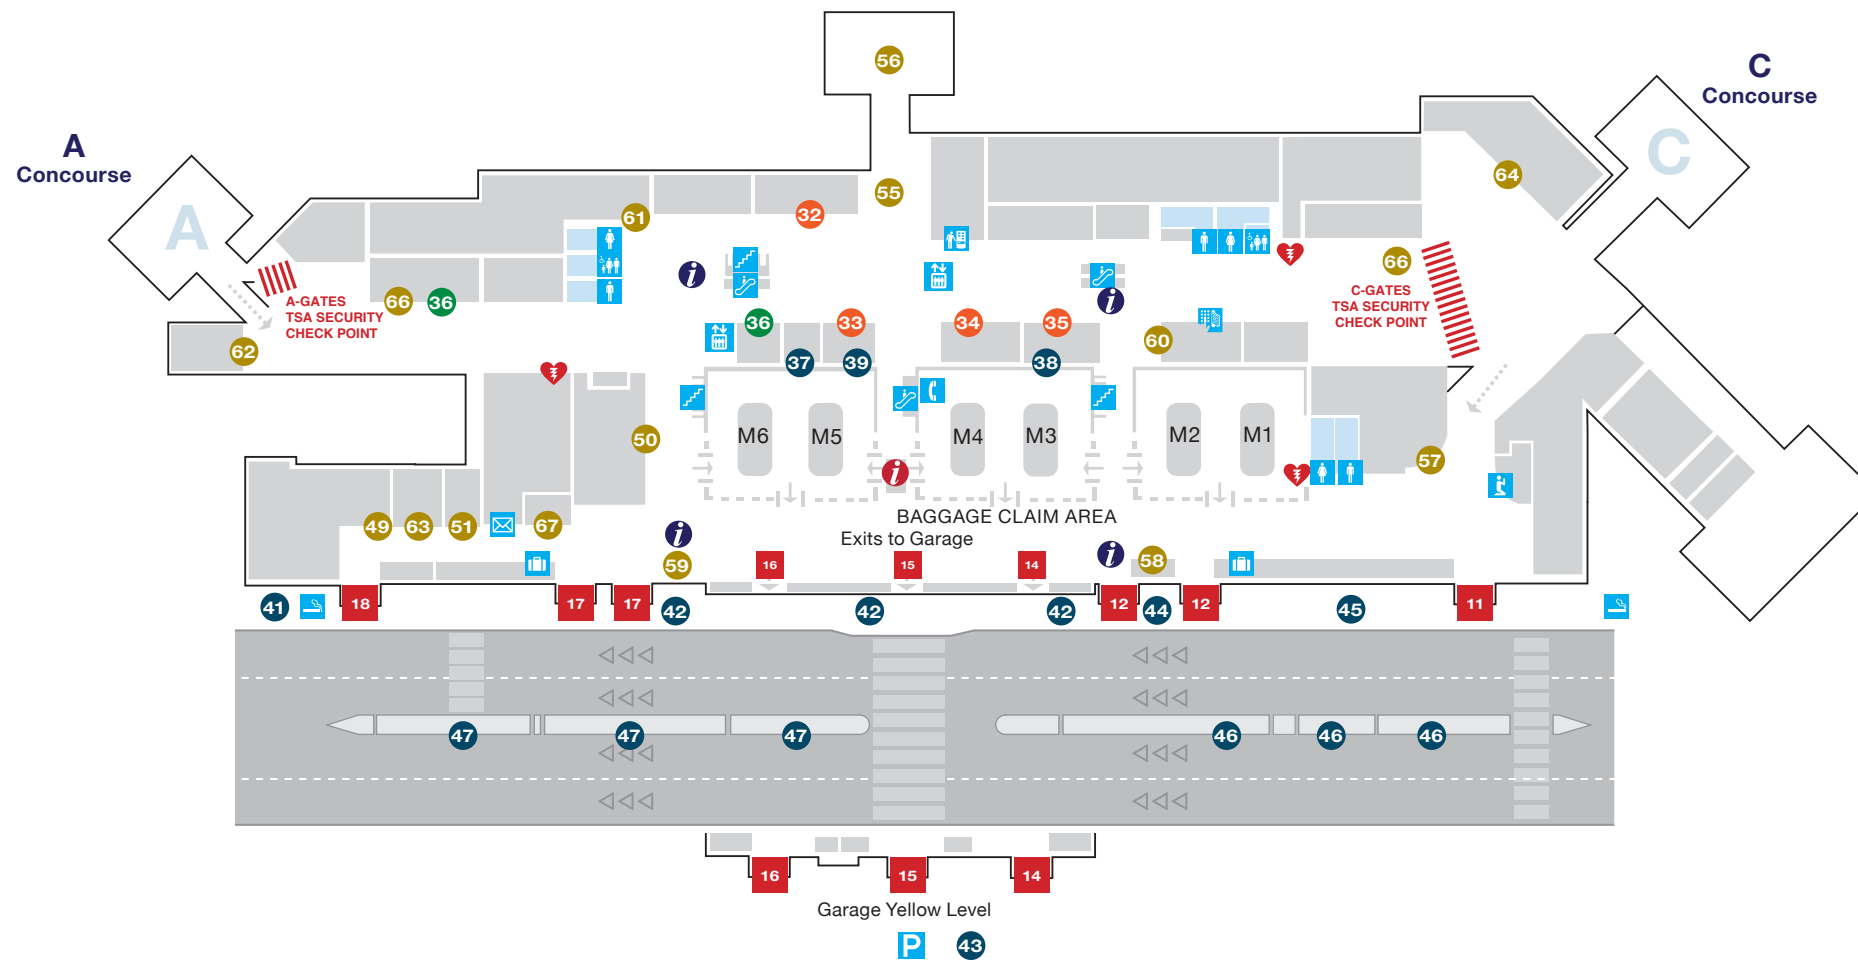

T1 TERMINAL 1

LOWER LEVEL