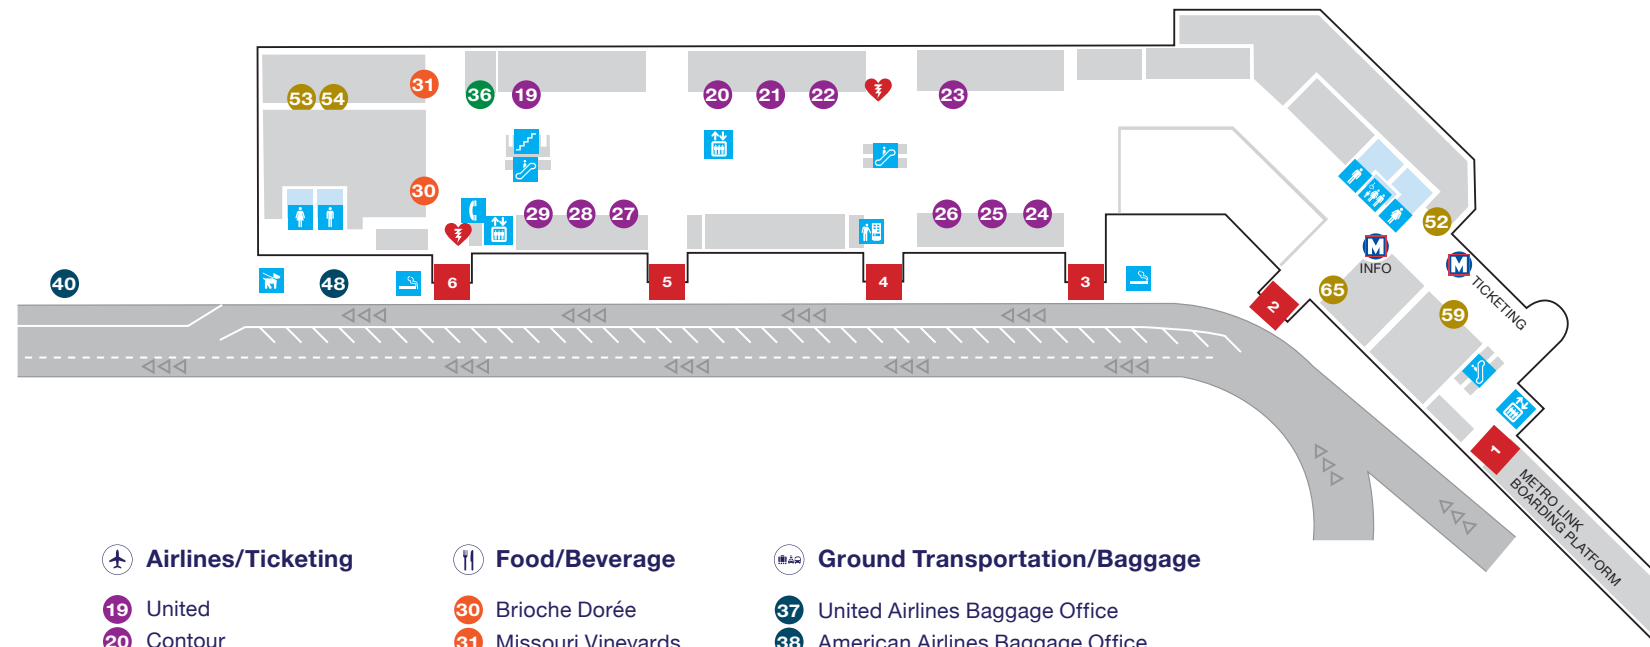

**T1** TERMINAL 1

**UPPER LEVEL**

- Airport Entrances/Exits
- Airline Gates
- Airport Information Booth
- Information
- AEDs
- Men's Restroom
- Women's Restroom
- Family Assist Restroom
- Lactation Suite
- Stairs
- Escalator

- Elevator
- Phones
- Vending Machine
- ATM
- Chapel
- Parking
- Service Animal Relief Area
- Smoking Area (Outside Only)
- US Postal Service Box
- Oversize Baggage Claim

**Airlines/Ticketing**

- 19 United
- 20 Contour
- 21 Alaska
- 22 Delta
- 23 American
- 24 Spirit
- 25 Sun Country
- 26 Cape Air
- 27 Frontier
- 28 Boutique Air
- 29 Air Choice One

**Food/Beverage**

- 30 Brioche Dorée
- 31 Missouri Vineyards
- 32 Heavenly Hot Dogs
- 33 Starbucks
- 34 Pasta House
- 35 Great American Bagel

**Retail**

- 36 Hudson

**Ground Transportation/Baggage**

- 37 United Airlines Baggage Office
- 38 American Airlines Baggage Office
- 39 Delta Airlines Baggage Office
- 40 Charter Buses
- 41 Hotel/Motel Shuttle
- 42 Passenger Pickup
- 43 Taxis/Limos
- 44 Terminal Shuttle to T2
- 45 Super Park Pickup
- 46 Off Airport Parking Pickup
- 47 Car Rental Pickup
- 48 Ride App Pickup

- Elevator
- Speed Ramp
- Phones
- Vending Machine
- ATM
- Chapel
- Parking
- Service Animal Relief Area
- Smoking Area (Outside Only)

**Food/Beverage**

- 1 Baskin-Robbins/Dunkin'
- 2 Budweiser Brew House
- 3 Pizza Studio
- 4 Mike Shannon's Grill
- 5 Starbucks
- 6 Grounded in St. Louis
- 7 Vino Volo
- 8 Sweet Indulgences
- 9 Chili's
- 10 La Tapenade
- 11 Schlafly Tap Room
- 12 Great Wraps
- 13 Jamba Juice
- 14 Goose Island