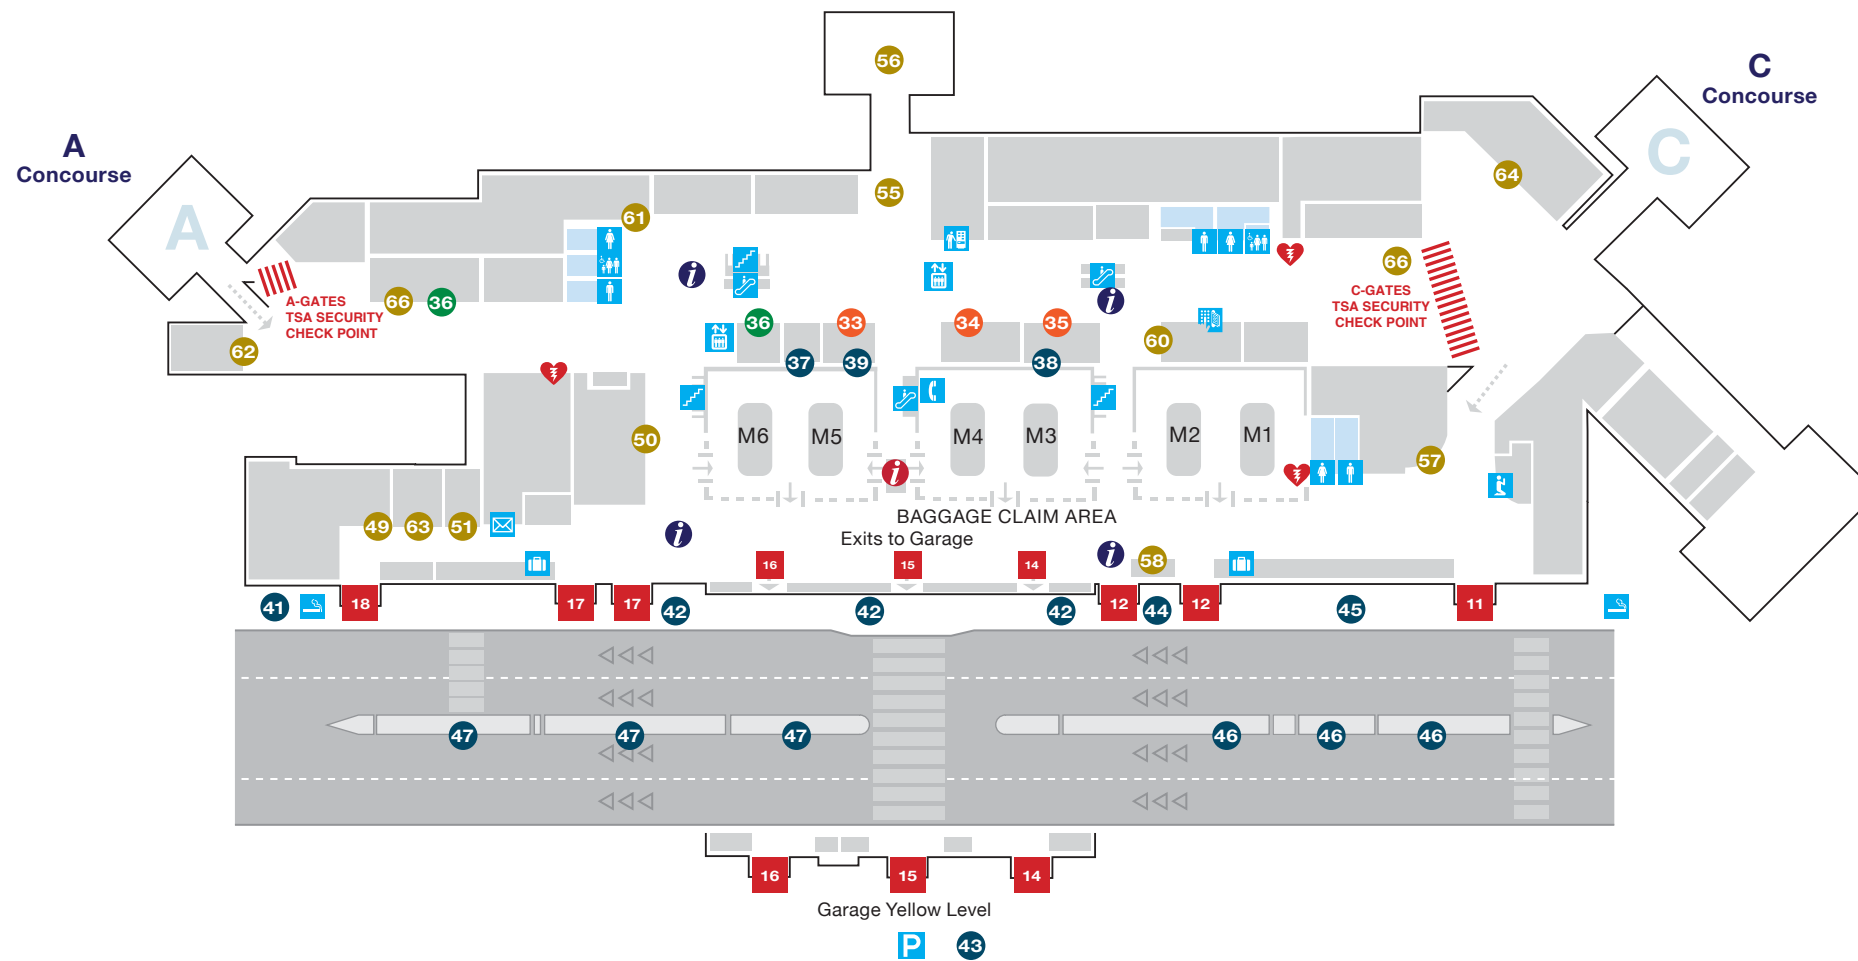

T1 TERMINAL 1

UPPER LEVEL

- Airport Entrances/Exits
- Airline Gates
- Airport Information Booth
- Information
- AEDs
- Men's Restroom
- Women's Restroom
- Family Assist Restroom
- Lactation Suite
- Stairs
- Escalator

Terminal Directory Services

- 49 Airport Police
- 50 USO
- 51 JoAnne Wayne Conference Room
- 52 Lindbergh Conference Room
- 53 Missouri Vineyards Conference Room
- 54 Norton Conference Room
- 55 Aero Stage
- 56 Aero Event Space
- 57 Kling Family Gallery

T1 TERMINAL 1

LOWER LEVEL

T1 TERMINAL 1

A CONCOUSE

- Airport Entrances/Exits
- Airline Gates
- Information
- AEDs
- Men's Restroom
- Women's Restroom
- Family Assist Restroom
- Lactation Suite
- Stairs
- Escalator

Retail

- 15 Tech on the Go
- 16 Hudson
- 17 Discover St. Louis
- 18 Ebony News
- 20 Natalie's Candy Jar
- 21 Luxe
- 70 Rip Curl

Terminal Directory Services

- 22 St. Louis International Play Port
- 64 American Airlines Admiral's Club