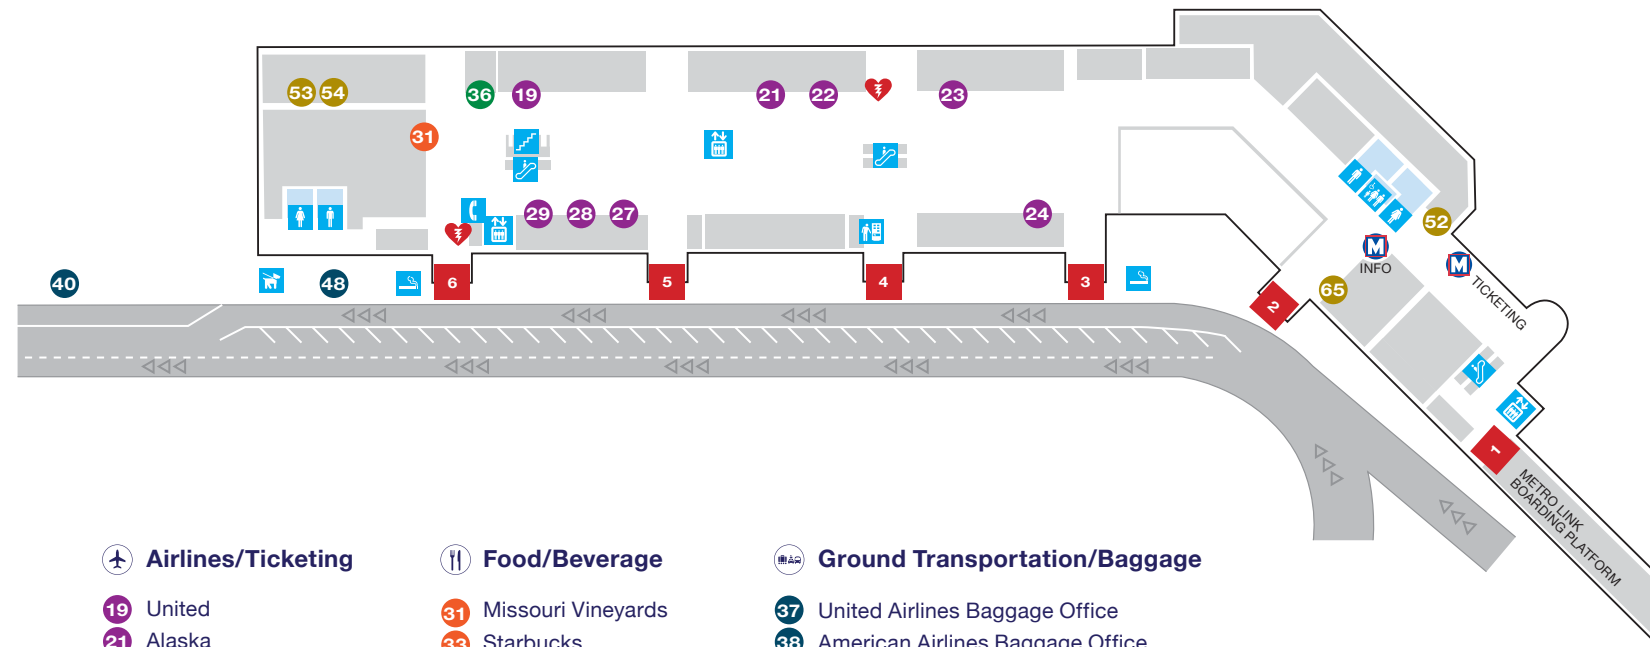

T1 TERMINAL 1

UPPER LEVEL

- Airport Entrances/Exits
- Airline Gates
- Airport Information Booth
- Information
- AEDs
- Men's Restroom
- Women's Restroom
- Family Assist Restroom
- Lactation Suite
- Stairs
- Escalator

- Elevator
- Phones
- Vending Machine
- ATM
- Chapel
- Parking
- Service Animal Relief Area
- Smoking Area (Outside Only)
- US Postal Service Box
- Oversize Baggage Claim

Airlines/Ticketing

- 19 United
- 21 Alaska
- 22 Delta
- 23 American
- 24 Spirit
- 27 Frontier
- 28 Air Canada
- 29 Southern Airways Express

Food/Beverage

- 31 Missouri Vineyards
- 33 Starbucks
- 34 Pasta House
- 35 Great American Bagel

Retail

- 36 Hudson

Ground Transportation/Baggage

- 37 United Airlines Baggage Office
- 38 American Airlines Baggage Office
- 39 Delta Airlines Baggage Office
- 40 Charter Buses
- 41 Hotel/Motel Shuttle
- 42 Passenger Pickup
- 43 Taxis/Limos
- 44 Terminal Shuttle to T2
- 45 Super Park Pickup
- 46 Off Airport Parking Pickup
- 47 Car Rental Pickup
- 48 Ride App Pickup

Retail

- 15 Tech on the Go
- 16 Hudson
- 17 Discover St. Louis
- 18 Ebony News
- 20 Natalie's Candy Jar
- 21 Luxe
- 70 Rip Curl

Terminal Directory Services

- 22 St. Louis International Play Port
- 64 American Airlines Admiral's Club