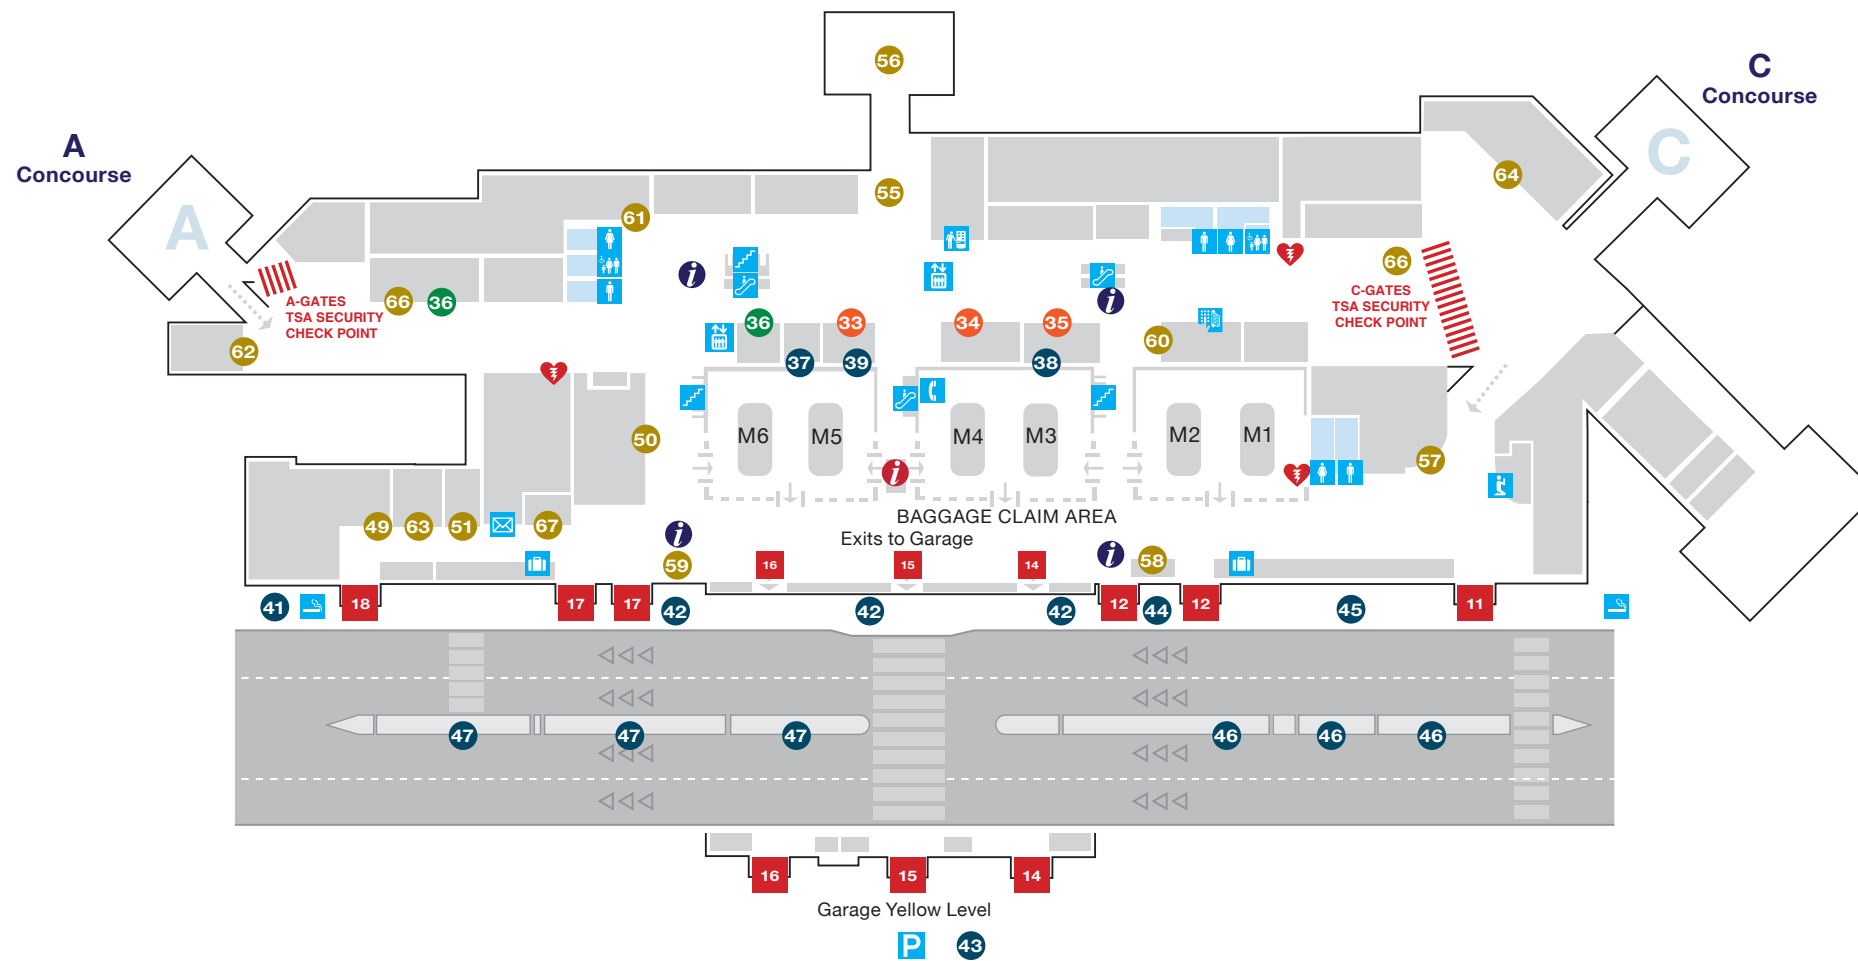

T1 TERMINAL 1

UPPER LEVEL

- Airport Entrances/Exits
- Airline Gates
- Airport Information Booth
- Information
- AEDs
- Men's Restroom
- Women's Restroom
- Family Assist Restroom
- Lactation Suite
- Stairs
- Escalator

Food/Beverage

- 30 Brioche Dorée
- 31 Missouri Vineyards
- 33 Starbucks
- 34 Pasta House
- 35 Great American Bagel

Retail

- 36 Hudson

Ground Transportation/Baggage

- 37 United Airlines Baggage Office
- 38 American Airlines Baggage Office
- 39 Delta Airlines Baggage Office
- 40 Charter Buses
- 41 Hotel/Motel Shuttle
- 42 Passenger Pickup
- 43 Taxis/Limos
- 44 Terminal Shuttle to T2
- 45 Super Park Pickup
- 46 Off Airport Parking Pickup
- 47 Car Rental Pickup
- 48 Ride App Pickup

Terminal Directory Services

- 49 Airport Police
- 50 USO
- 51 JoAnne Wayne Conference Room
- 52 Lindbergh Conference Room
- 53 Missouri Vineyards Conference Room
- 54 Norton Conference Room
- 55 Aero Stage
- 56 Aero Event Space
- 57 The Lambert Gallery

T1 TERMINAL 1

LOWER LEVEL

T1 TERMINAL 1

A CONCOUSE

- Airport Entrances/Exits
- Airline Gates
- Information
- AEDs
- Men's Restroom
- Women's Restroom
- Family Assist Restroom
- Lactation Suite
- Stairs
- Escalator