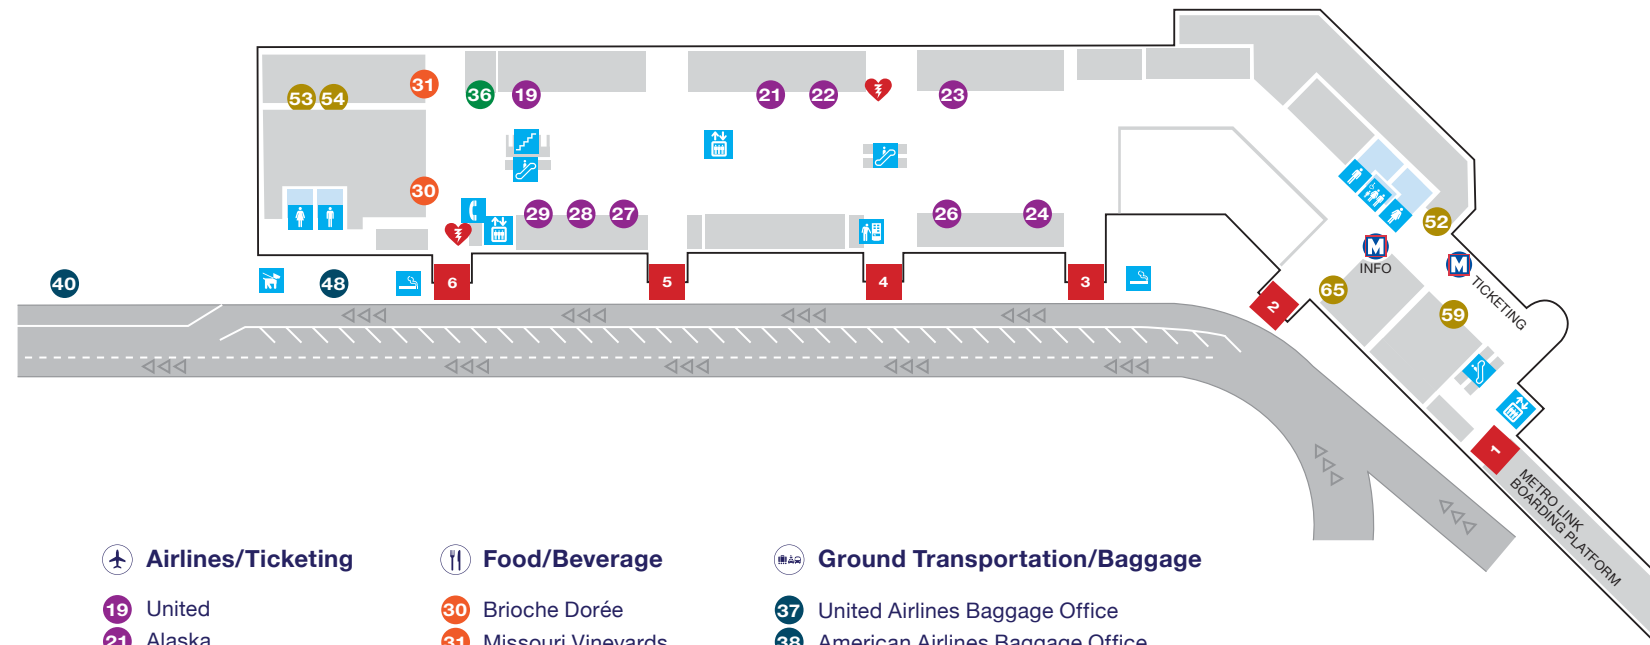

T1 TERMINAL 1

UPPER LEVEL

- Airport Entrances/Exits
- Airline Gates
- Airport Information Booth
- Information
- AEDs
- Men's Restroom
- Women's Restroom
- Family Assist Restroom
- Lactation Suite
- Stairs
- Escalator

- Elevator
- Phones
- Vending Machine
- ATM
- Chapel
- Parking
- Service Animal Relief Area
- Smoking Area (Outside Only)
- US Postal Service Box
- Oversize Baggage Claim

Airlines/Ticketing

- 19 United
- 21 Alaska
- 22 Delta
- 23 American
- 24 Spirit
- 26 Cape Air
- 27 Frontier
- 28 Air Canada
- 29 Southern Airways Express

Food/Beverage

- 30 Brioche Dorée
- 31 Missouri Vineyards
- 33 Starbucks
- 34 Pasta House
- 35 Great American Bagel

Retail

- 36 Hudson

Ground Transportation/Baggage

- 37 United Airlines Baggage Office
- 38 American Airlines Baggage Office
- 39 Delta Airlines Baggage Office
- 40 Charter Buses
- 41 Hotel/Motel Shuttle
- 42 Passenger Pickup
- 43 Taxis/Limos
- 44 Terminal Shuttle to T2
- 45 Super Park Pickup
- 46 Off Airport Parking Pickup
- 47 Car Rental Pickup
- 48 Ride App Pickup

Retail

- 15 Tech on the Go
- 16 Hudson
- 17 Discover St. Louis
- 18 Ebony News
- 20 Natalie's Candy Jar
- 21 Luxe
- 70 Rip Curl

Terminal Directory Services

- 22 St. Louis International Play Port
- 64 American Airlines Admiral's Club