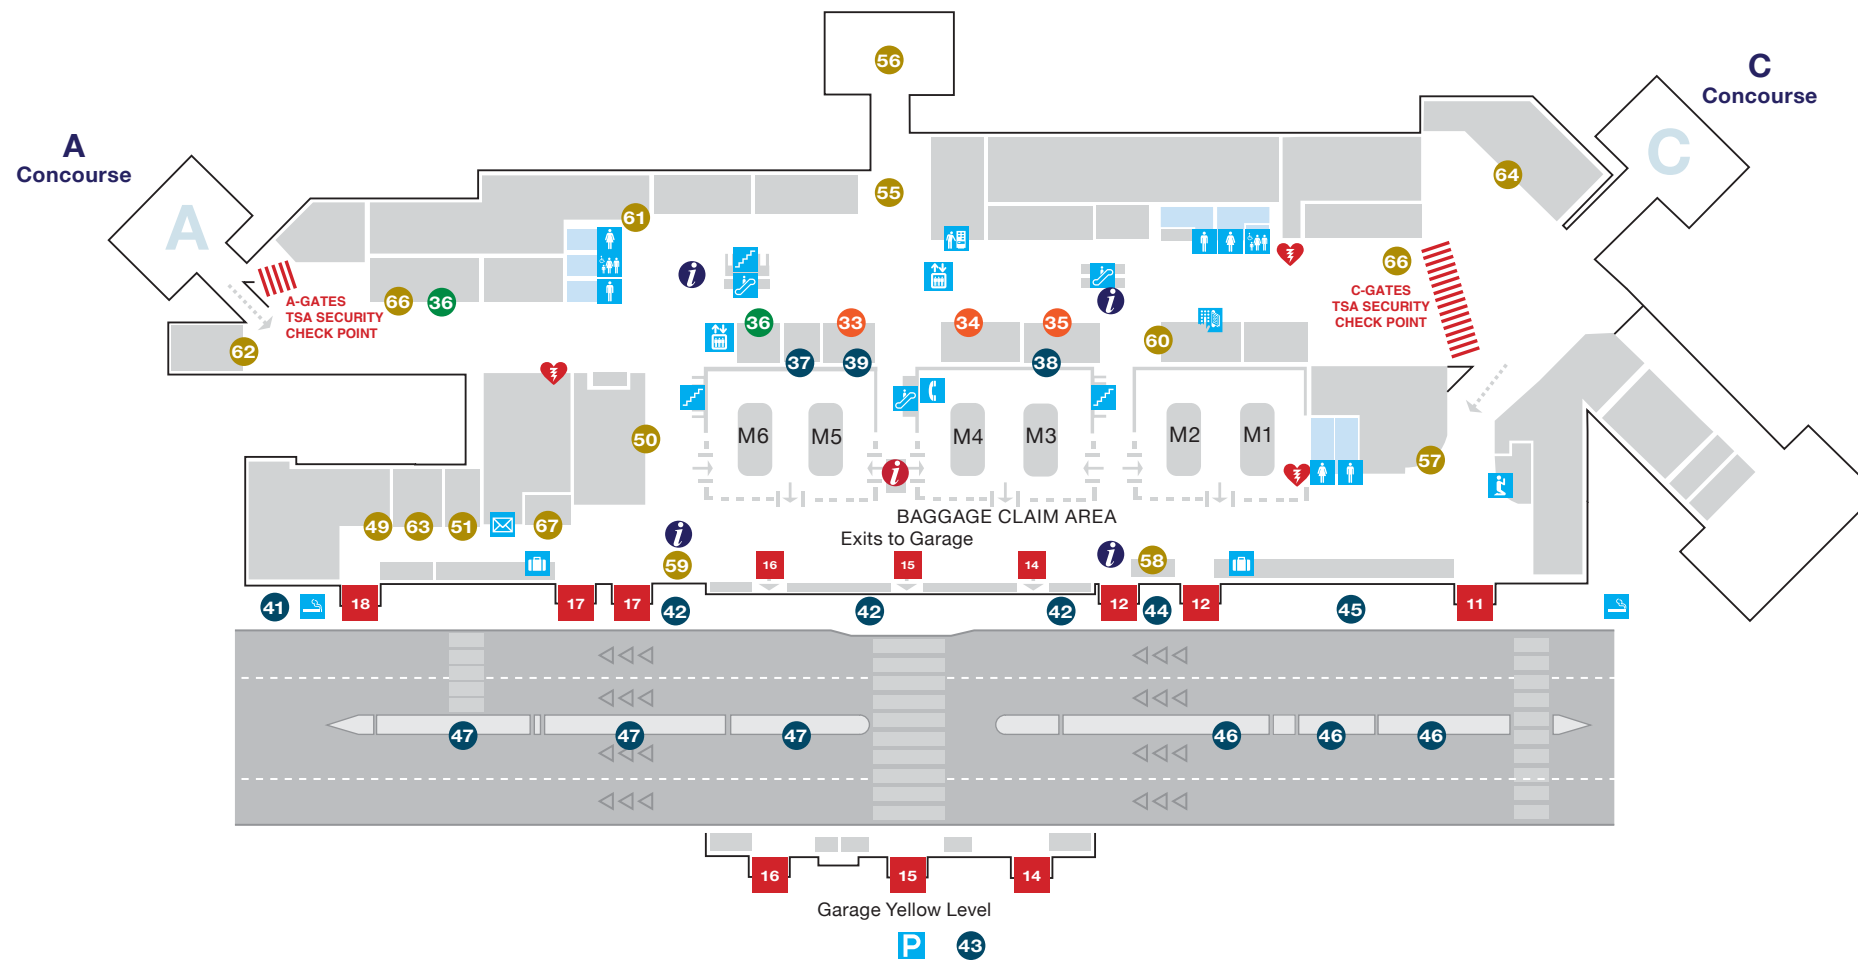

**Terminal Directory Services**

- 49 Airport Police
- 50 USO
- 51 JoAnne Wayne Conference Room
- 52 Lindbergh Conference Room
- 53 Missouri Vineyards Conference Room
- 54 Norton Conference Room
- 55 Aero Stage
- 56 Aero Event Space
- 57 The Lambert Gallery

**M T1 Station**

- 58 Explore St. Louis Visitor Center
- 59 Hotel Reservation Board
- 60 US Bank
- 61 Airport Admin. Office
- 62 Airport Properties Office
- 63 Airport Badging Office
- 64 American Airlines Admiral's Club
- 65 TSA Pre-Check Enrollment Center
- 66 CLEAR
- 67 Missouri DOR ID Office

**T1** TERMINAL 1

**LOWER LEVEL**

**T1** TERMINAL 1

**A CONCOUSE**

- Airport Entrances/Exits
- Airline Gates
- Information
- AEDs
- Men's Restroom
- Women's Restroom
- Family Assist Restroom
- Lactation Suite
- Stairs
- Escalator

- Elevator
- Speed Ramp
- Phones
- Vending Machine
- ATM
- Chapel
- Parking
- Service Animal Relief Area
- Smoking Area (Outside Only)

**Food/Beverage**

- 1 Baskin-Robbins/Dunkin'
- 2 Budweiser Brew House
- 3 Pizza Studio
- 4 Mike Shannon's Grill
- 5 Starbucks
- 6 Grounded in St. Louis
- 7 Vino Volo
- 8 Sweet Indulgences
- 9 Chili's
- 11 Schlafly Tap Room
- 12 Great Wraps
- 14 Goose Island
- 68 Kingside Dinner
- 69 Ted Drewes Frozen Custard