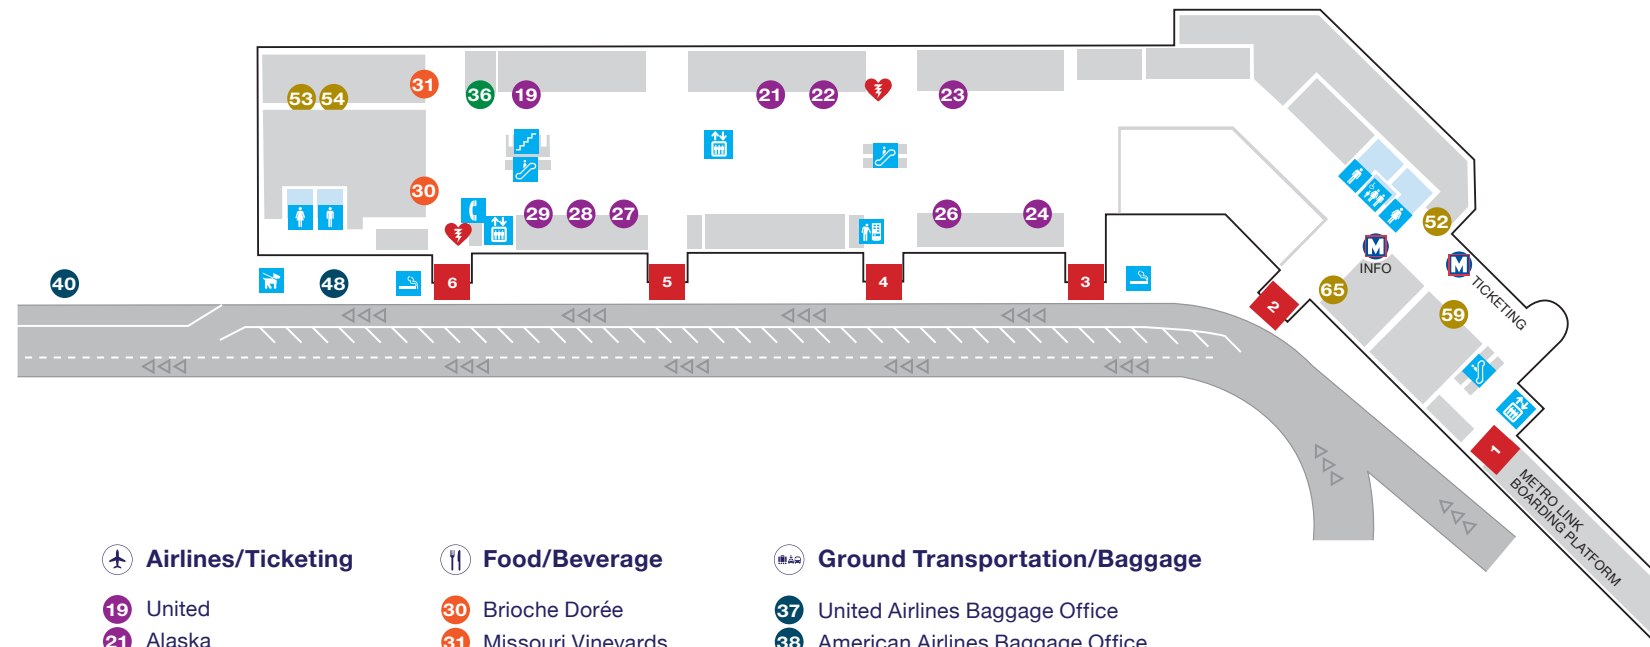

**T1** TERMINAL 1

**UPPER LEVEL**

- Airport Entrances/Exits
- Airline Gates
- i Airport Information Booth
- i Information
- ⚡ AEDs
- ♂ Men's Restroom
- ♀ Women's Restroom
- ♂♀ Family Assist Restroom
- 👤 Lactation Suite
- 🏠 Stairs
- 🏠 Escalator
- 🚗 Elevator
- ☎ Phones
- 📄 Vending Machine
- 🏧 ATM
- 🏛 Chapel
- P Parking
- 🐕 Service Animal Relief Area
- 🚬 Smoking Area (Outside Only)
- ✉ US Postal Service Box
- 📦 Oversize Baggage Claim

**Retail**

- 36 Hudson

**Ground Transportation/Baggage**

- 37 United Airlines Baggage Office
- 38 American Airlines Baggage Office
- 39 Delta Airlines Baggage Office
- 40 Charter Buses
- 41 Hotel/Motel Shuttle
- 42 Passenger Pickup
- 43 Taxis/Limos
- 44 Terminal Shuttle to T2
- 45 Super Park Pickup
- 46 Off Airport Parking Pickup
- 47 Car Rental Pickup
- 48 Ride App Pickup

**Terminal Directory Services**

- 49 Airport Police
- 50 USO
- 51 JoAnne Wayne Conference Room
- 52 Lindbergh Conference Room
- 53 Missouri Vineyards Conference Room
- 54 Norton Conference Room
- 55 Aero Stage
- 56 Aero Event Space
- 57 The Lambert Gallery

**Retail**

- 15 Tech on the Go
- 16 Hudson
- 17 Discover St. Louis
- 18 Ebony News
- 20 Natalie's Candy Jar
- 21 Luxe
- 70 Rip Curl

**Terminal Directory Services**

- 22 St. Louis International Play Port
- 64 American Airlines Admiral's Club